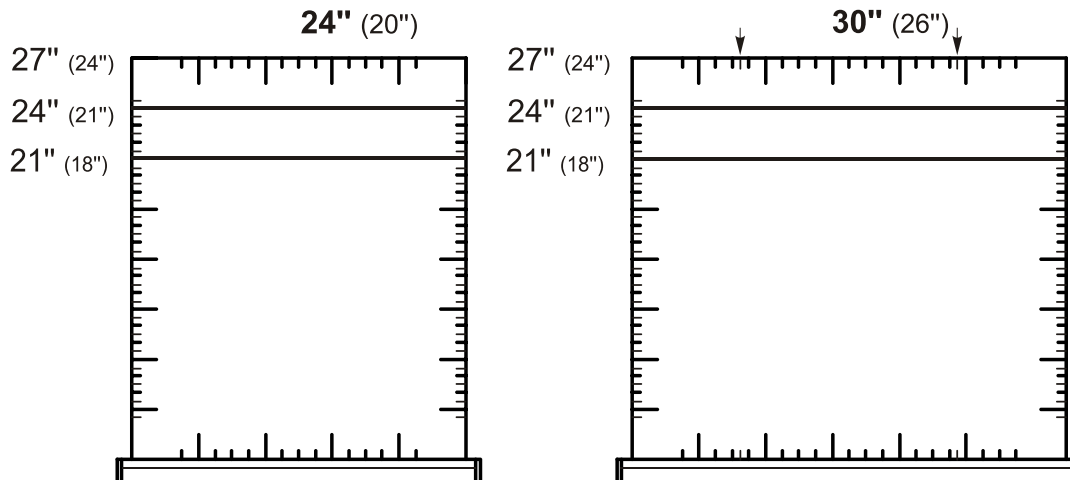

Make sure that you have the latest version before using this document.

Real dimensions of compartments

Inside drawer

DEPTH : partitions possible at every 1/2" by 2 1/2" from the front or the rear of the drawer.

WIDTH : partitions possible at every 1" by 3" from the sides. Some drawers have more slots. see (↓), for equal partitionning. See drawings below and the back of this page.

FOR REAL DRAWER DIMENSIONS , SEE IN PARENTHESES.

Inside drawer con't...

36" (32")

48" (44")

42" (38")

45" (41")

60" (56")