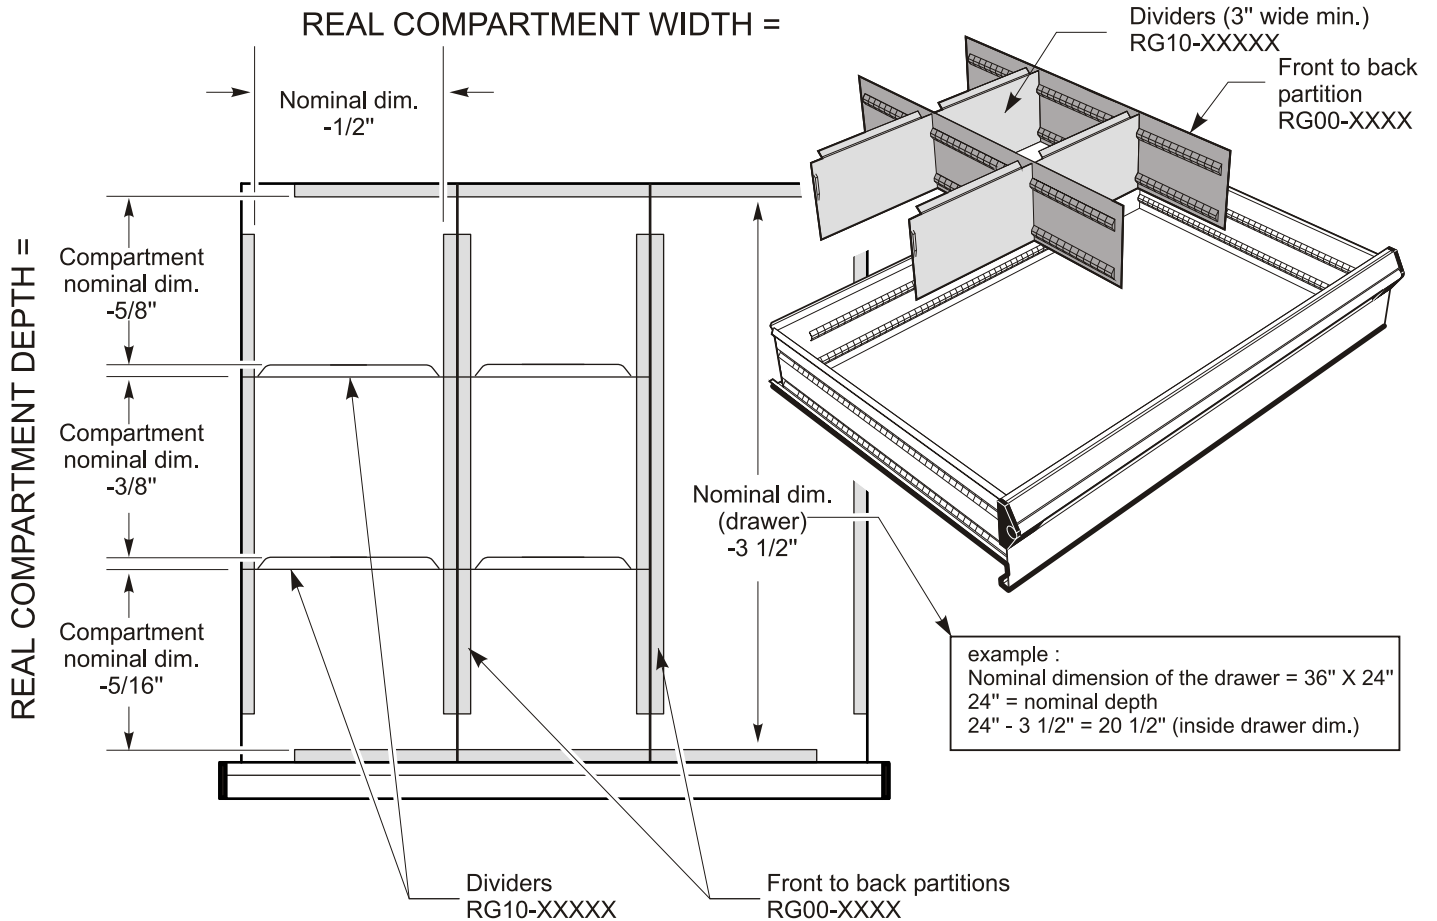

Make sure that you have the latest version before using this document.

Real dimensions of compartments

Inside drawer

DEPTH : partitions possible at every 1/2" by 2 1/2" from the front or the rear of the drawer.

WIDTH : partitions possible at every 1" by 3" from the sides. Some drawers have more slots. see (↓), for equal partitionning. See drawings below and the back of this page.

FOR REAL DRAWER DIMENSIONS , SEE IN PARENTHESES.

Inside drawer con't...

36" (32")

48" (44")

42" (38")

45" (41")

60" (56")